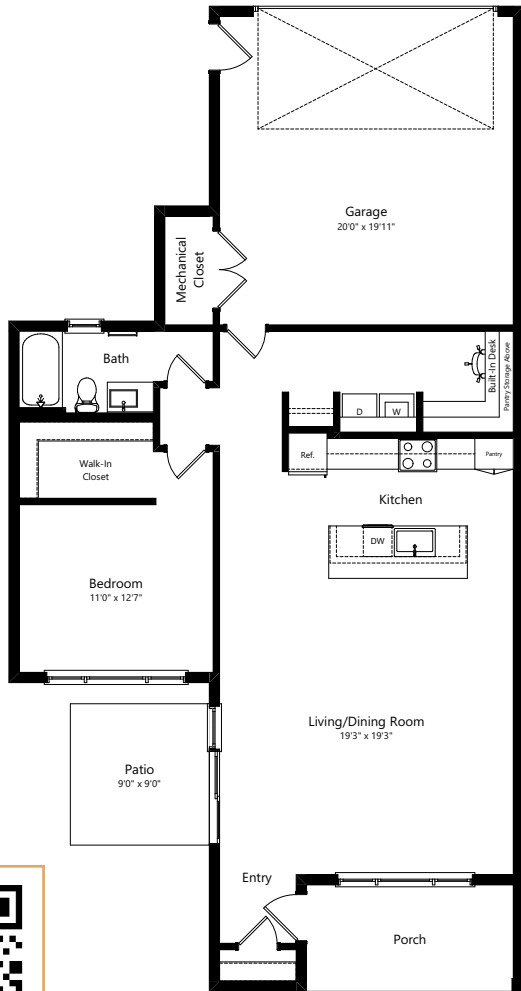

# The ELKHART

LUXURY RANCH-STYLE RENTAL HOMES

1 BED | 1 BATH

1,076 SQ. FT.

2D PLAN

3D PLAN

Scan Me

SINGLE-STORY LIVING • ATTACHED, DIRECT-ACCESS GARAGES  
OPEN PLAN LIVING • HIGH-SPEED EV CHARGING IN ALL GARAGES  
GREEN SPACES AND GARDEN COURTYARDS • SMART ENTRY LOCKS  
HEYDAY HUB MULTIPURPOSE AREAS • HIGH-SPEED WI-FI SERVICE  
DELIVERIES DIRECTLY TO YOUR DOOR • PET-FRIENDLY COMMUNITY