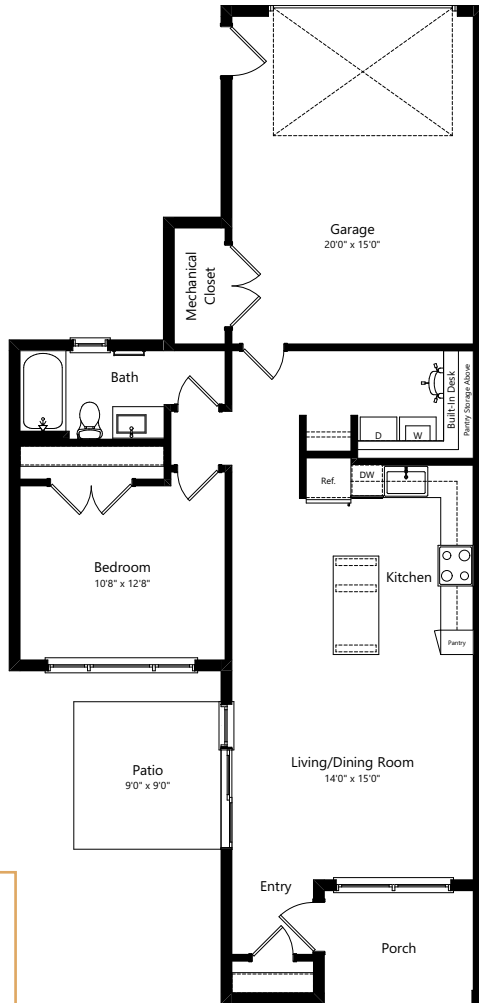

# The WISCONSIN

LUXURY RANCH-STYLE RENTAL HOMES

1 BED | 1 BATH

832 SQ. FT.

2D PLAN

3D PLAN

Scan Me

SINGLE-STORY LIVING • ATTACHED, DIRECT-ACCESS GARAGES  
OPEN PLAN LIVING • HIGH-SPEED EV CHARGING IN ALL GARAGES  
GREEN SPACES AND GARDEN COURTYARDS • SMART ENTRY LOCKS  
HEYDAY HUB MULTIPURPOSE AREAS • HIGH-SPEED WI-FI SERVICE  
DELIVERIES DIRECTLY TO YOUR DOOR • PET-FRIENDLY COMMUNITY